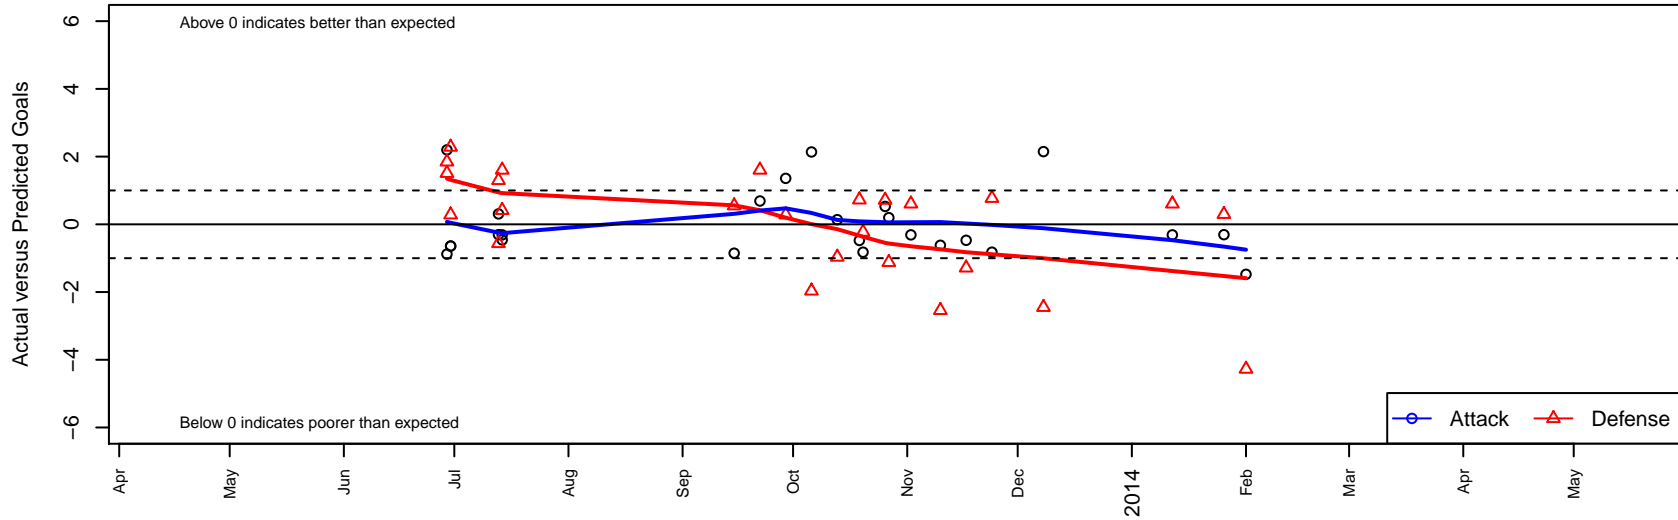

Slammers Orange B96

Rainier Valley Slammers
 Auburn, WA
 B96 total strength=1223
 attack=5.97 defense=3.15
 fall league = RCL B96 Div 3
 notes= McDermott 2013
 alt names used:

Slammers Orange B96
 RV Slammers Orange B96
 Rainier Valley Slammers 96 Orange
 RV Slammers 96 Orange
 Slammers B96 Orange
 RV Slammers B96
 RV Slammers Orange [B96]
 RAINIER VALLEY SLAMMERS RVSB96ORAN
 RVS Slammers B96 McDermott

Venues played:
 RVS Classic BU17
 Nike Crossfire Challenge Silver U17
 RCL B96 Div 3
 Challenge Cup B96

Slammers Orange B96
 Dots are actual minus expected GF (blue circles) and GA (red triangles).
 Blue line is smoothed change in attack strength. Red is smoothed change in defense strength.